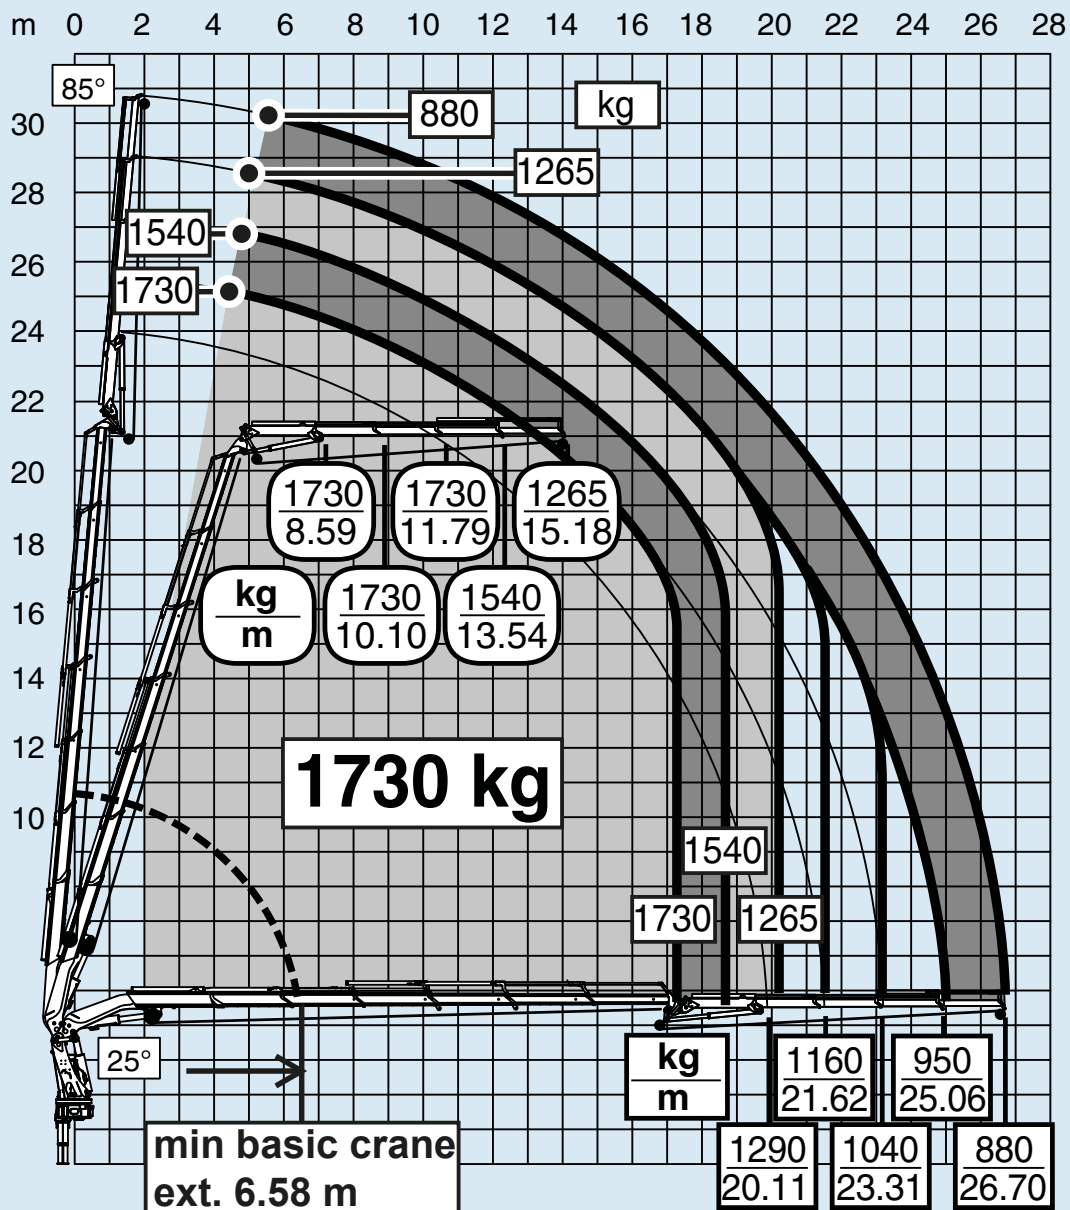

655

6S + JIB 4S heavy duty

CAPACITIES WITH WINCH ONE PULLEY Winch: 1900 daN

JIB140CP